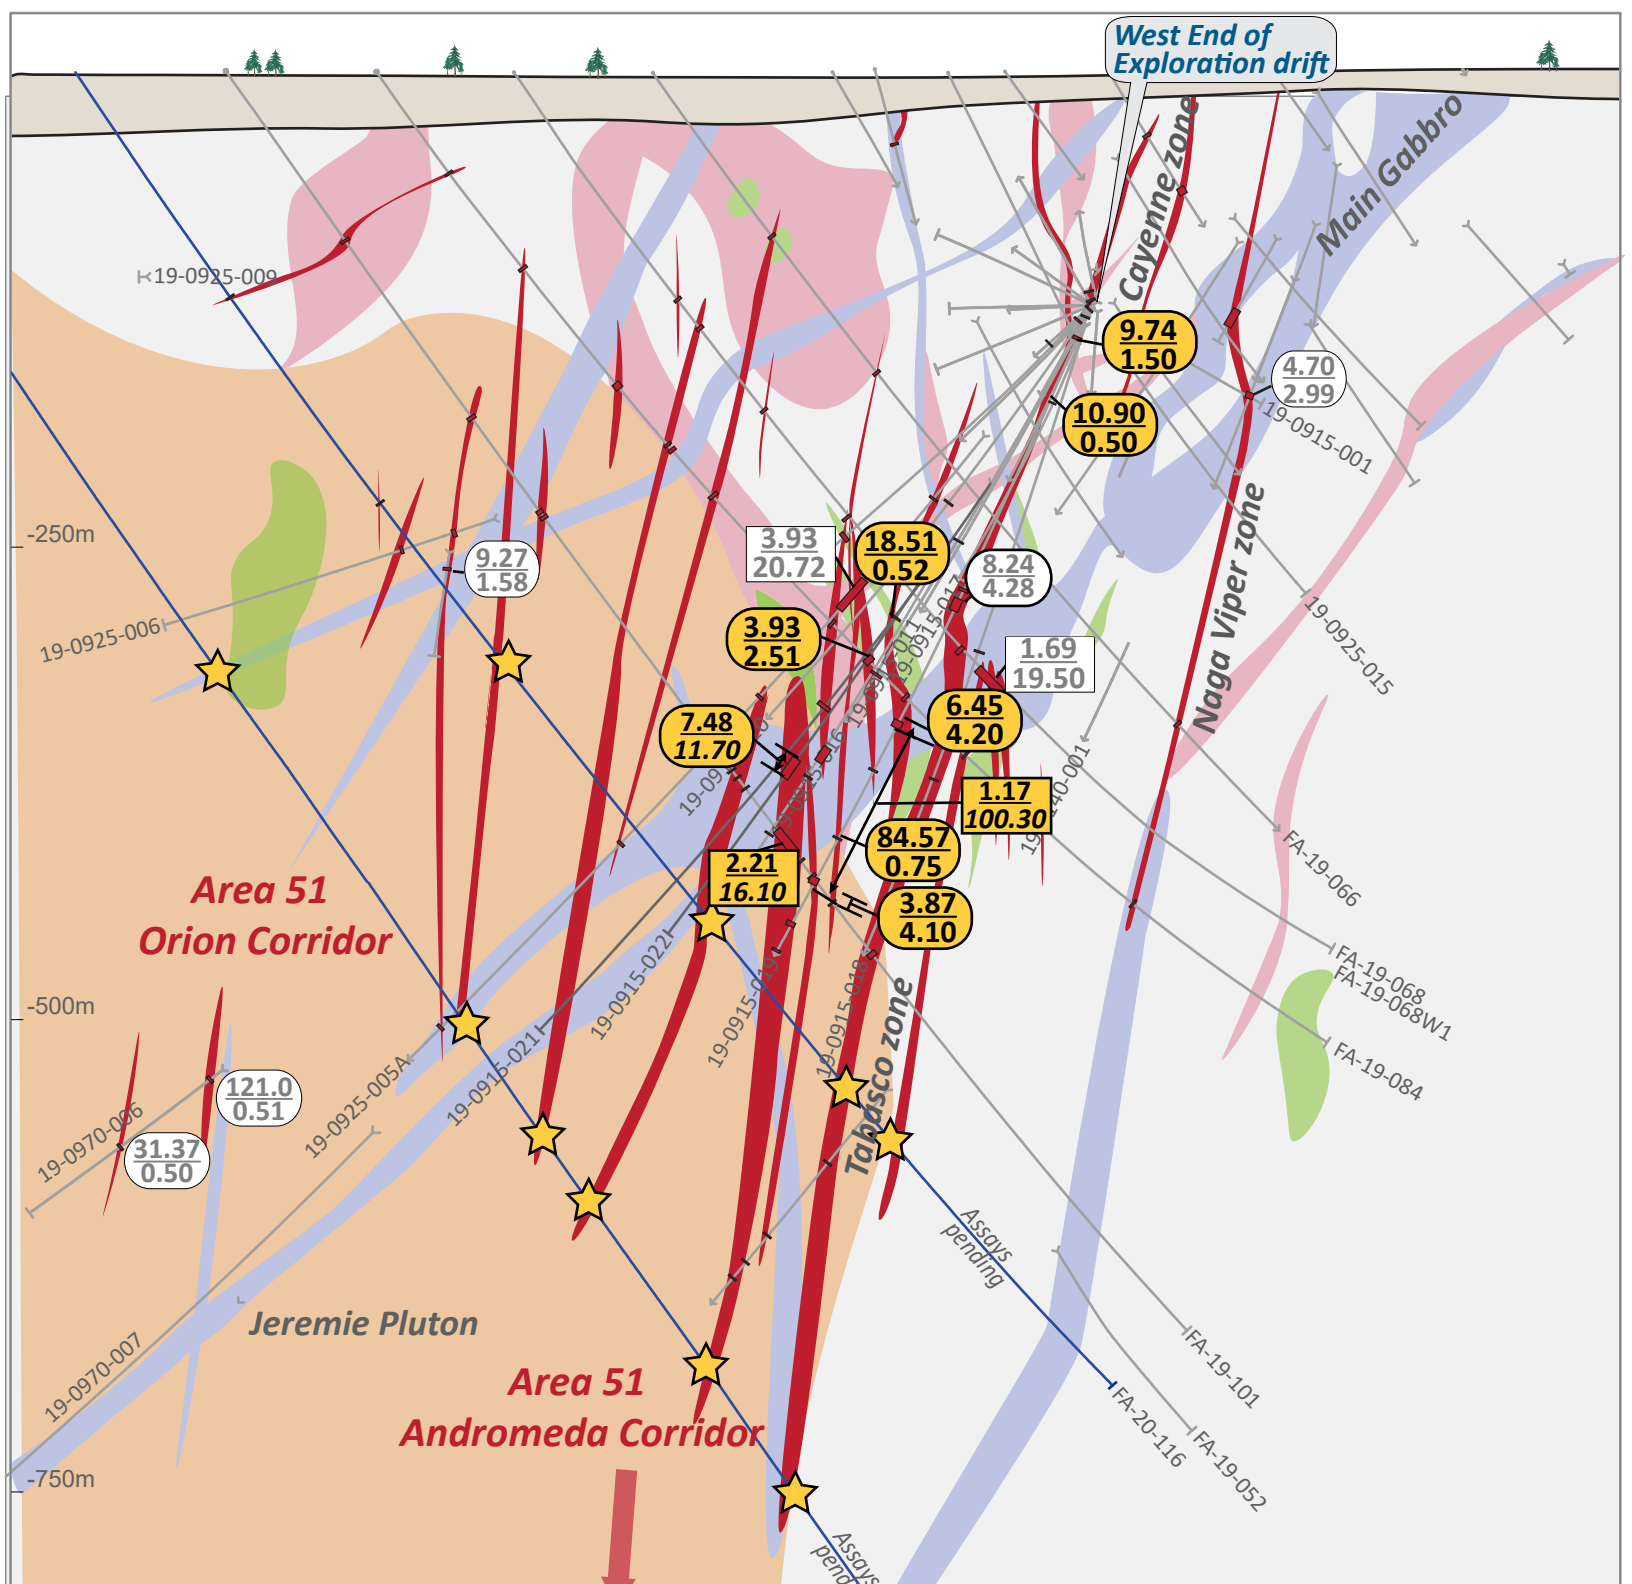

West End of Exploration drift

 Current Release	 Gold Mineralized Zones
 Previously Released	 Gabbro/Pyroxenite
 Gold-bearing vein network and alteration Area 51	 Intermediate Intrusives Porphyry/Diorites
 Mineralized Drill Intersections (>1g/t Au)	 Monzodiorite (Jeremie Pluton)
 Drill Hole - Completed	 Volcanics
 Drill Hole- Assays Pending	 Argillite/Graphitic Argillite
 Visible Gold where Assays Pending	